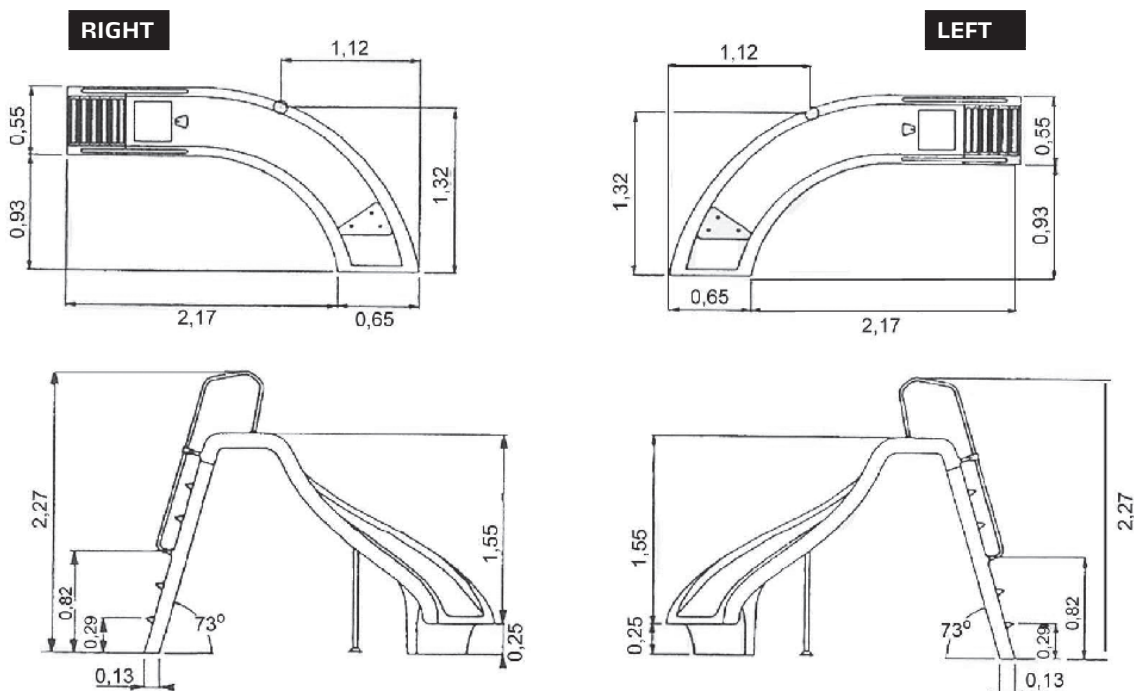

SLIDES

CURVED SLIDES FOR RESIDENTIAL POOLS

Light blue slides and steps in polyester and fiberglass. Aluminium handrails painted in white.
Supplied with water jet.

	Standard weight Kg	Standard volume m ³
Right curve H 1.80 M	85	2,913
Left curve H 1.80 M	85	2,913