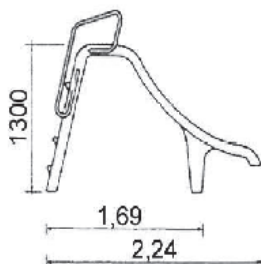

STRAIGHT SLIDES FOR RESIDENTIAL POOLS

Light blue slides and steps in polyester and fiberglass. Handrails in painted aluminium. Supplied with water jet.

Height 1.30 m

Height 1.50 m

	Standard weight Kg	Standard volume m ³
Height 1,30 m	54	1,053
Height 1,50 m	62	1,214