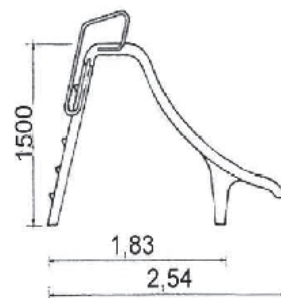

STRAIGHT SLIDES FOR RESIDENTIAL POOLS

Light blue slides and steps in polyester and fiberglass. Handrails in painted aluminium. Supplied with water jet.

Height 1.30 m

Height 1.50 m

	Standard weight Kg	Standard volume m ³
Height 1,30 m	54	1,053
Height 1,50 m	62	1,214